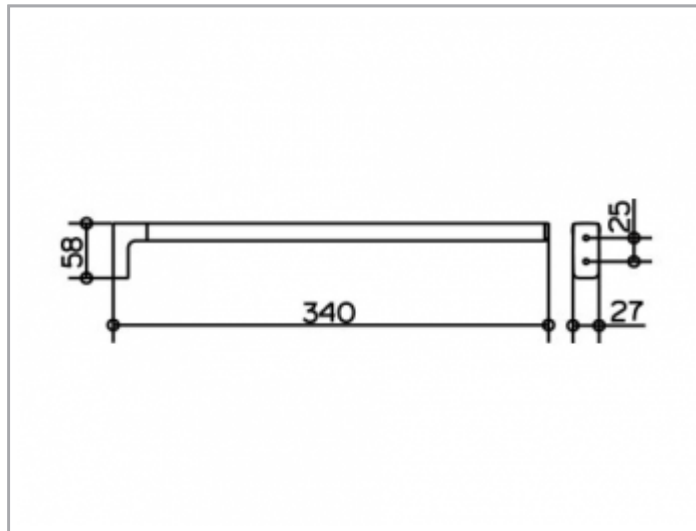

Collection Moll
12722010000 Porte-serviettes

PRODUIT

DESSIN

CARACTÉRISTIQUES DU PRODUIT

fixé

SURFACE

chromé

DIMENSION

340 mm

SPECIFICATIONS

KEUCO COLLECTION MOLL towel holder 12722010000
Chrome-plated towel holder in an esthetic design with slightly rounded edges
One fixed arm
Anti-static, easy to clean,
Projection: 340 mm
The towel holder is fitted with two hidden fixing points
incl. corrosion-free mounting material