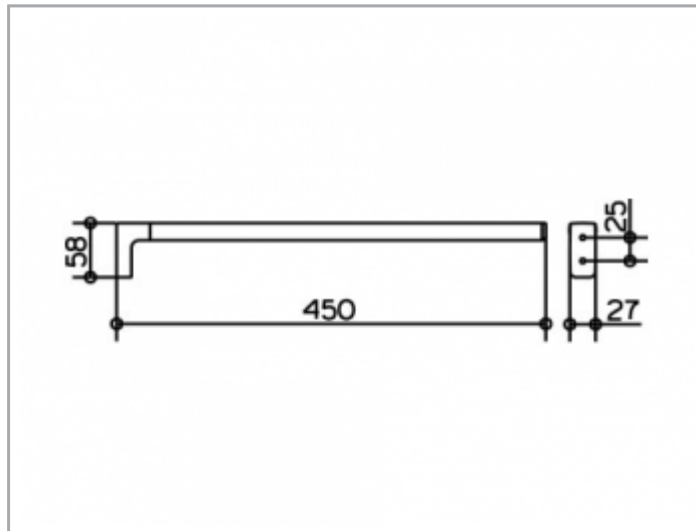

Collection Moll
12720010000 Porte-serviettes

PRODUIT

DESSIN

CARACTÉRISTIQUES DU PRODUIT

fixé

SURFACE

chromé

DIMENSION

450 mm

SPECIFICATIONS

KEUCO COLLECTION MOLL towel holder 12720010000

Chrome-plated towel holder in an esthetic design with slightly rounded edges

One fixed arm Anti-static, easy to clean,

Projection: 450 mm

The towel holder is fitted with two hidden fixing points
incl. corrosion-free mounting material